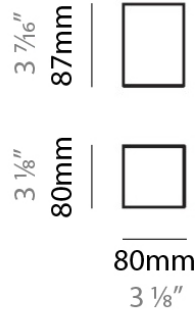

TWO SURFACE

D82165

GENERAL

Series: Two
Brand: Panzeri
Division: Design
Mounting Type: Surface
Mounting Location: Ceiling
Subcategory: Downlight

PHYSICAL

Shape: Cube
Length (mm): 80
Length (in): 3 1/8
Width (mm): 80
Width (in): 3 1/8
Height (mm): 87
Height (in): 3 1/2
Light Distribution: Downlight
Weight (kg): 1.4
Weight (lbs): 3
Fixture Material: Aluminum

ELECTRICAL

Number of Lamps: 1
Lamp Type: LED Retrofit / Halogen
Lamp Shape: MR16
Bulb Included: Bulb Not Included
Total Output Wattage (W): 6 / 50
Max. Wattage Per Lamp (W): 6 / 50
Lamp Base: GU10
Input Voltage (V): 120

LED

OPTICAL

RATINGS AND CERTIFICATIONS

Certified By: CSA Certified to UL and CSA Standards
IP rating: IP20