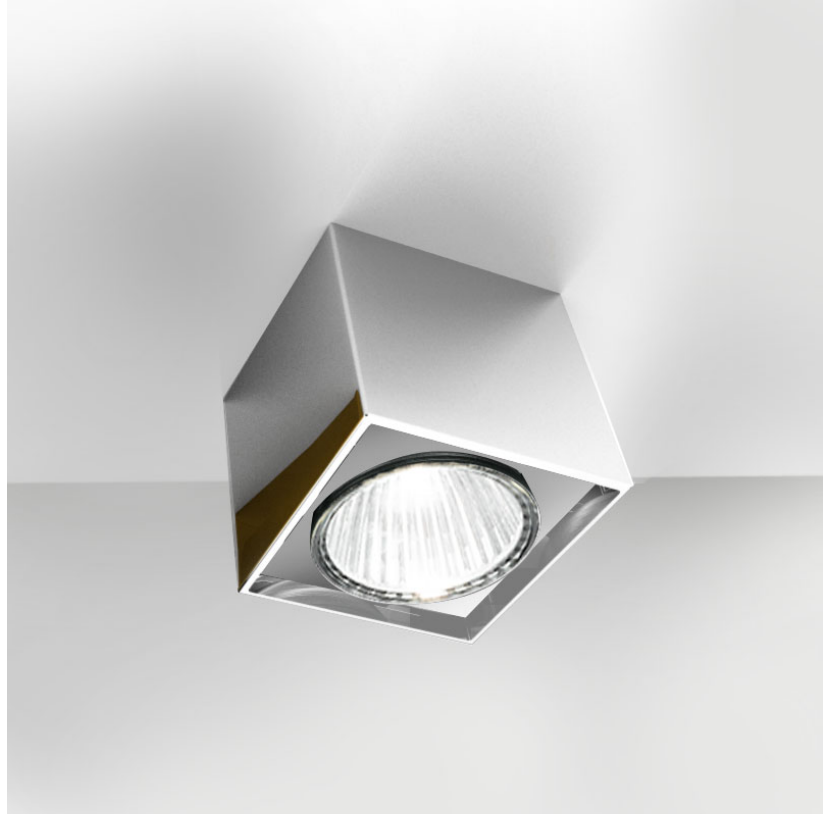

PROJECT
TYPE
NOTES
QUANTITY
DATE

TWO SURFACE

D82164

GENERAL

Series: Two
 Brand: Panzeri
 Division: Design
 Mounting Type: Surface
 Mounting Location: Ceiling
 Subcategory: Downlight

PHYSICAL

Shape: Cube
 Length (mm): 80
 Length (in): 3 1/8
 Width (mm): 80
 Width (in): 3 1/8
 Height (mm): 87
 Height (in): 3 1/2
 Light Distribution: Downlight
 Weight (kg): 1.4
 Weight (lbs): 3
 Fixture Finish: PAL
 Fixture Material: Aluminum

ELECTRICAL

Number of Lamps: 1
 Lamp Type: LED Retrofit / Halogen
 Lamp Shape: MR16
 Bulb Included: Bulb Not Included
 Total Output Wattage (W): 6 / 50
 Max. Wattage Per Lamp (W): 6 / 50
 Lamp Base: GU10
 Input Voltage (V): 120

LED

OPTICAL

RATINGS AND CERTIFICATIONS

Certified By: CSA Certified to UL and CSA Standards
 IP rating: IP20

TWO SURFACE

D82165

GENERAL

Series: Two
Brand: Panzeri
Division: Design
Mounting Type: Surface
Mounting Location: Ceiling
Subcategory: Downlight

PHYSICAL

Shape: Cube
Length (mm): 80
Length (in): 3 1/8
Width (mm): 80
Width (in): 3 1/8
Height (mm): 87
Height (in): 3 1/2
Light Distribution: Downlight
Weight (kg): 1.4
Weight (lbs): 3
Fixture Material: Aluminum